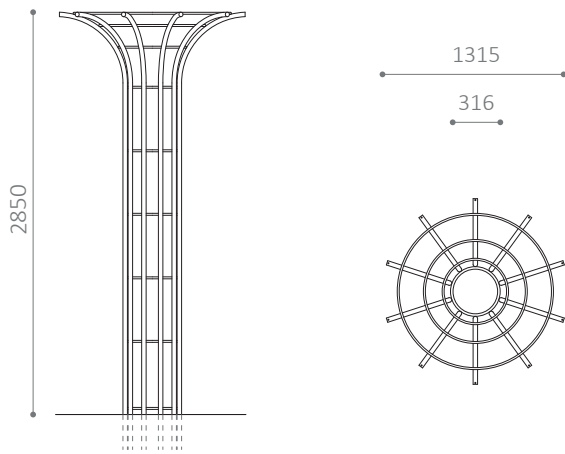

MILANO TRELLIS

Design: GINMAN, HARBOE, BORUP LANDSKABSARKITEKTER

Slim, vertical trellis

Available in hot-dip galvanised steel and powder-coated, hot-dip galvanised steel

Milano S

Milano

MILANO TRELLIS

- Slim, vertical trellis
- Also available in any RAL colour

MATERIALS:

- Hot-dip galvanised steel
- Also available in powder-coated, hot-dip galvanised steel

DIMENSIONS:

Ø14 mm
Ø32 mm at the ground

INSTALLATION:

Embedment