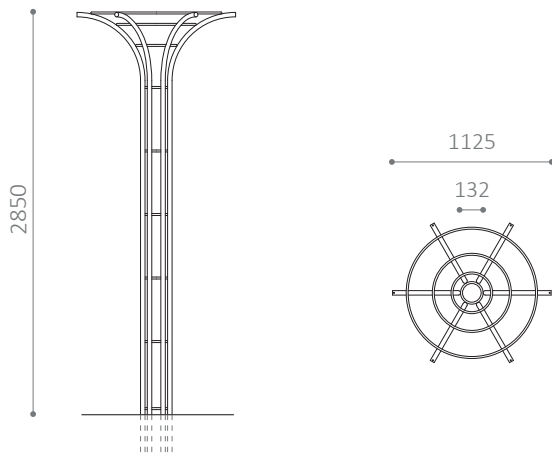

MILANO TRELLIS

Design: GINMAN, HARBOE, BORUP LANDSKABSARKITEKTER

Slim, vertical trellis

Available in hot-dip galvanised steel and powder-coated, hot-dip galvanised steel

Milano S

Milano

MILANO TRELLIS

- Slim, vertical trellis
- Also available in any RAL colour

MATERIALS:

- Hot-dip galvanised steel
- Also available in powder-coated, hot-dip galvanised steel

DIMENSIONS:

Ø14 mm
Ø32 mm at the ground

INSTALLATION:

Embedment