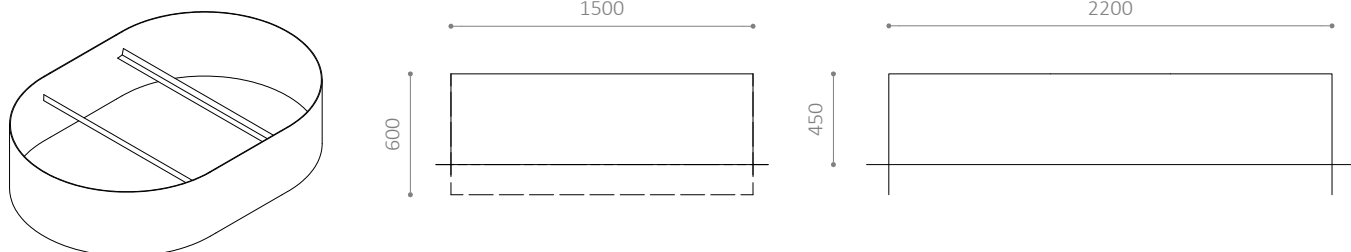

MICROHAVEN PLANTER

Design: MOVE ARKITEKTUR

Works as a raised bed

Available in corten steel, hot-dip galvanised steel and powder-coated, hot-dip galvanised steel

Microhaven

MICROHAVEN PLANTER

- Works as a raised bed
- Also available in any RAL colour

MATERIALS:

- Corten steel
- Hot-dip galvanised steel
- Also available in powder-coated, hot-dip galvanised steel

DIMENSIONS:

Frame: 5 mm flattened steel

INSTALLATION:

- Anchoring: Embedding
- Recommended height from ground to upper edge: 450 mm