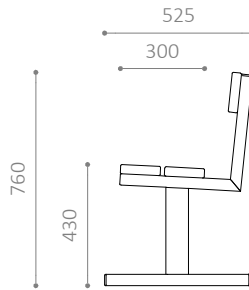

## SIESTA PARK BENCH

Design: HITSA

Park bench in a simple design  
Same range as the SIESTA table with bench  
Optional extra: Armrests

SIESTA BN

SIESTA BN A

#### SIESTA PARK BENCH

- Park bench in a simple design
- Same range as the SIESTA table with bench
- Optional extra: Armrests
- Also available in any RAL colour

#### DIMENSIONS:

Frame: 80 x 40 mm + 40 x 40 mm angular steel tubing

Armrests: 40 x 8 mm flat steel

Slats: 142 x 33 mm