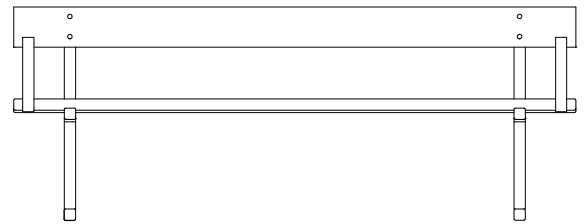

## SIESTA PARK BENCH

Design: HITSA

Park bench in a simple design  
Same range as the SIESTA table with bench  
Optional extra: Armrests

SIESTA BN

SIESTA BN A

#### SIESTA PARK BENCH

- Park bench in a simple design
- Same range as the SIESTA table with bench
- Optional extra: Armrests
- Also available in any RAL colour

#### DIMENSIONS:

Frame: 80 x 40 mm + 40 x 40 mm angular steel tubing

Armrests: 40 x 8 mm flat steel

Slats: 142 x 33 mm