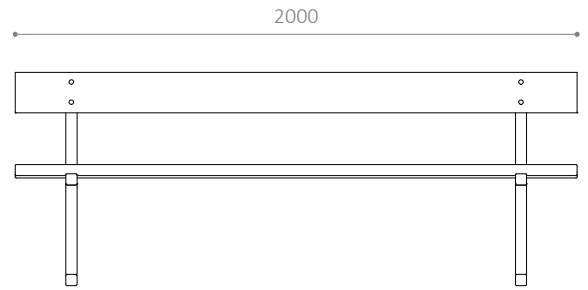

## SIESTA PARK BENCH

Design: HITSA

Park bench in a simple design  
Same range as the SIESTA table with bench  
Optional extra: Armrests

SIESTA BN

SIESTA BN A

#### SIESTA PARK BENCH

- Park bench in a simple design
- Same range as the SIESTA table with bench
- Optional extra: Armrests
- Also available in any RAL colour

#### DIMENSIONS:

Frame: 80 x 40 mm + 40 x 40 mm angular steel tubing

Armrests: 40 x 8 mm flat steel

Slats: 142 x 33 mm