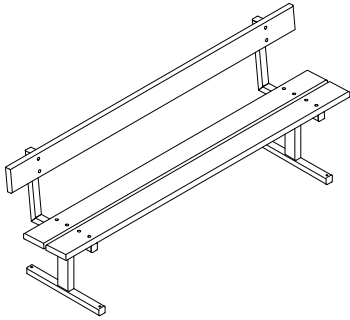

## SIESTA PARK BENCH

Design: HITSA

Park bench in a simple design  
Same range as the SIESTA table with bench  
Optional extra: Armrests

SIESTA BN

SIESTA BN A

#### SIESTA PARK BENCH

- Park bench in a simple design
- Same range as the SIESTA table with bench
- Optional extra: Armrests
- Also available in any RAL colour

#### DIMENSIONS:

Frame: 80 x 40 mm + 40 x 40 mm angular steel tubing

Armrests: 40 x 8 mm flat steel

Slats: 142 x 33 mm