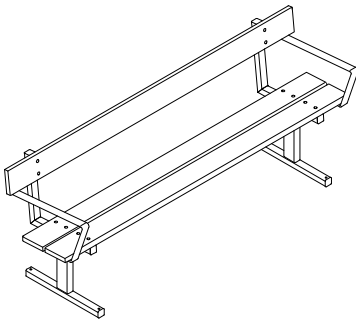

## SIESTA PARK BENCH

Design: HITSA

Park bench in a simple design  
Same range as the SIESTA table with bench  
Optional extra: Armrests

SIESTA BN

SIESTA BN A

#### SIESTA PARK BENCH

- Park bench in a simple design
- Same range as the SIESTA table with bench
- Optional extra: Armrests
- Also available in any RAL colour

#### DIMENSIONS:

Frame: 80 x 40 mm + 40 x 40 mm angular steel tubing

Armrests: 40 x 8 mm flat steel

Slats: 142 x 33 mm