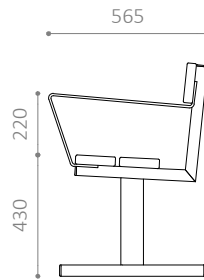

## SIESTA PARK BENCH

Design: HITSA

Park bench in a simple design  
Same range as the SIESTA table with bench  
Optional extra: Armrests

SIESTA BN

SIESTA BN A

#### DIMENSIONS:

Frame: 80 x 40 mm + 40 x 40 mm angular steel tubing

Armrests: 40 x 8 mm flat steel

Slats: 142 x 33 mm